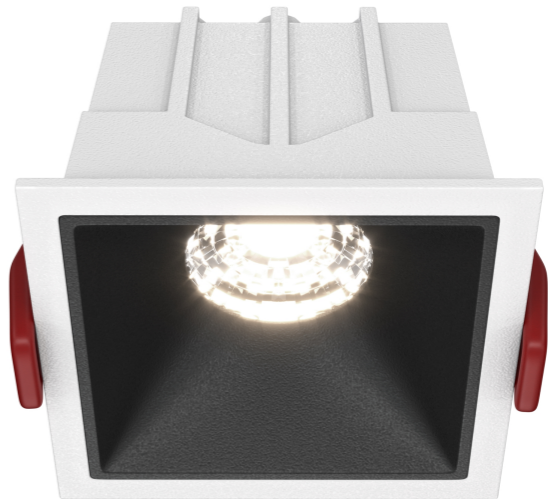

# Downlight Alfa LED

## Make your interior brighter

MAYTONI

Compact ceiling lights are one of the most popular and modern models on the light market. They easily fit into the space of even the smallest interiors and take root in any style. The metal body of the lamp has an accentuated geometric shape (square, cylinder). The neutral color palette, white and black, can be supplemented with decorative reflectors-frames in shades of matte gold and white (sold separately). Replacing the reflector does not require special skills. Energy-efficient LED light sources are reliable and durable in operation, give a soft and uniform luminous flux.

- COMPACT SIZE
- EASY MOUNTING
- SQUARE AND CYLINDER SHAPES
- DIMMABLE MODELS

ANGLE SCATTERING	CCT	COLOR	ARTICLE	LAMP POWER	LIGHT FLUX	IP	VOLTAGE RANGE
	4K DAY	WHITE AND	DL043-01-10W4K-SQ-WB	10 W	500 LM	IP20	AC 110-240
	3K WARM	WHITE	DL043-02-10W3K-SQ-W	20 W	1.000 LM	IP20	AC 110-240
	3K WARM	WHITE	DL043-01-15W3K-RD-W	15 W	1.150 LM	IP20	AC 110-240
	3K WARM	WHITE AND	DL043-01-15W3K-RD-WB	15 W	1.050 LM	IP20	AC 110-240
	3K WARM	WHITE	DL043-01-15W3K-SQ-W	15 W	1.150 LM	IP20	AC 110-240
	3K WARM	WHITE AND	DL043-01-15W3K-SQ-WB	15 W	1.050 LM	IP20	AC 110-240
	4K DAY	WHITE	DL043-01-15W4K-RD-W	15 W	1.250 LM	IP20	AC 110-240
	4K DAY	WHITE AND	DL043-01-15W4K-RD-WB	15 W	1.150 LM	IP20	AC 110-240
	4K DAY	WHITE AND	DL043-01-15W4K-SQ-WB	15 W	1.150 LM	IP20	AC 110-240
	3K WARM	WHITE AND	DL043-02-10W3K-SQ-WB	20 W	900 LM	IP20	AC 110-240