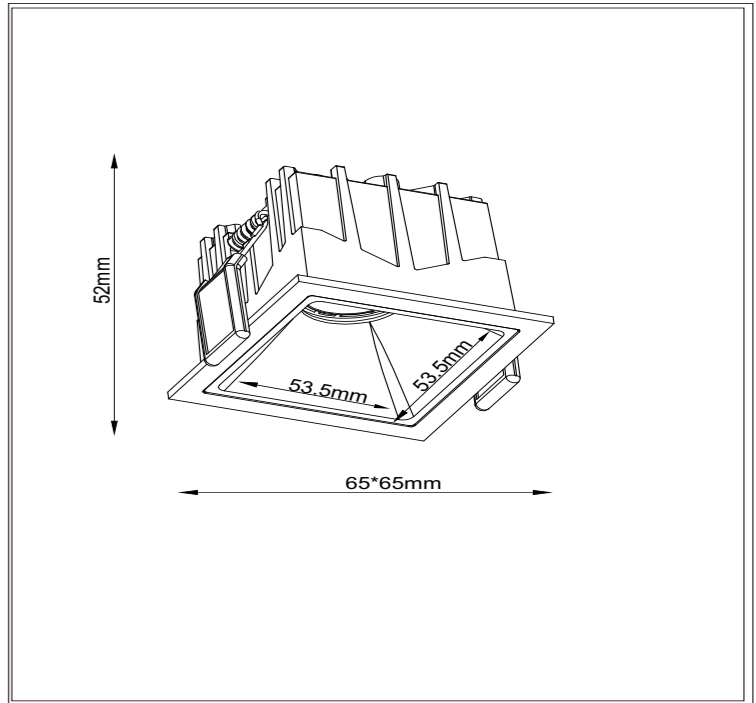

## Make your interior brighter

MAYTONI

Compact ceiling lights are one of the most popular and modern models on the light market. They easily fit into the space of even the smallest interiors and take root in any style. The metal body of the lamp has an accentuated geometric shape (square, cylinder). The neutral color palette, white and black, can be supplemented with decorative reflectors-frames in shades of matte gold and white (sold separately). Replacing the reflector does not require special skills. Energy-efficient LED light sources are reliable and durable in operation, give a soft and uniform luminous flux.

- COMPACT SIZE
- EASY MOUNTING
- SQUARE AND CYLINDER SHAPES
- DIMMABLE MODELS

ANGLE SCATTERING	CCT	COLOR	ARTICLE	LAMP POWER	LIGHT FLUX	IP	VOLTAGE RANGE
	4K DAY	WHITE AND	DL043-01-10W4K-SQ-WB	10 W	500 LM	IP20	AC 110-240
	3K WARM	WHITE	DL043-02-10W3K-SQ-W	20 W	1.000 LM	IP20	AC 110-240
	3K WARM	WHITE	DL043-01-15W3K-RD-W	15 W	1.150 LM	IP20	AC 110-240
	3K WARM	WHITE AND	DL043-01-15W3K-RD-WB	15 W	1.050 LM	IP20	AC 110-240
	3K WARM	WHITE	DL043-01-15W3K-SQ-W	15 W	1.150 LM	IP20	AC 110-240
	3K WARM	WHITE AND	DL043-01-15W3K-SQ-WB	15 W	1.050 LM	IP20	AC 110-240
	4K DAY	WHITE	DL043-01-15W4K-RD-W	15 W	1.250 LM	IP20	AC 110-240
	4K DAY	WHITE AND	DL043-01-15W4K-RD-WB	15 W	1.150 LM	IP20	AC 110-240
	4K DAY	WHITE AND	DL043-01-15W4K-SQ-WB	15 W	1.150 LM	IP20	AC 110-240
	3K WARM	WHITE AND	DL043-02-10W3K-SQ-WB	20 W	900 LM	IP20	AC 110-240