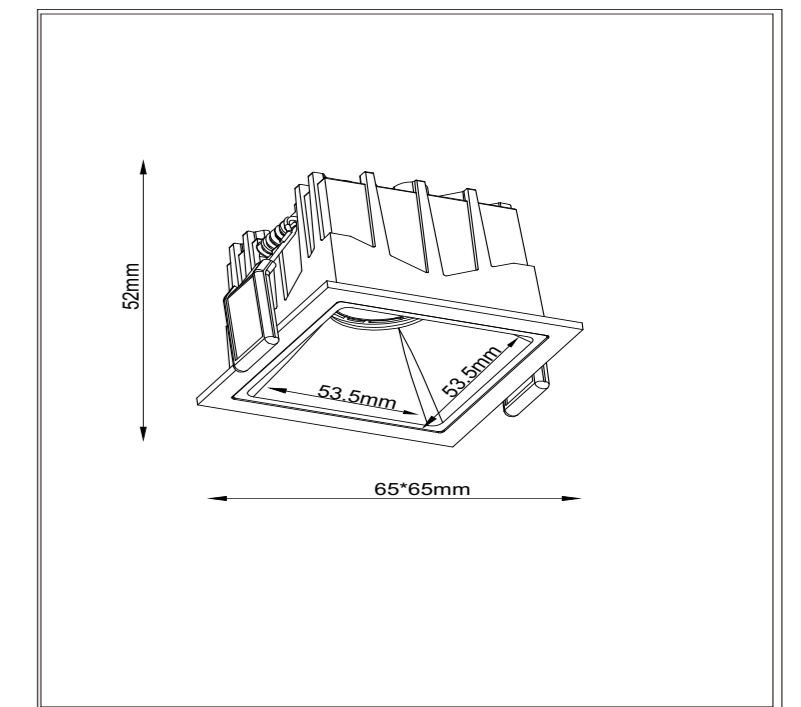

Downlight Alfa LED

Make your interior brighter

MAYTONI

ANGLE SCATTERING	CCT	COLOR	ARTICLE	LAMP POWER	LIGHT FLUX	IP	VOLTAGE RANGE
	4K DAY	w WHITE	DL043-02-10W4K-SQ-W	20 W	1.100 LM	IP20	AC 110-240
	4K DAY	B/W WHITE AND	DL043-02-10W4K-SQ-WB	20 W	1.000 LM	IP20	AC 110-240